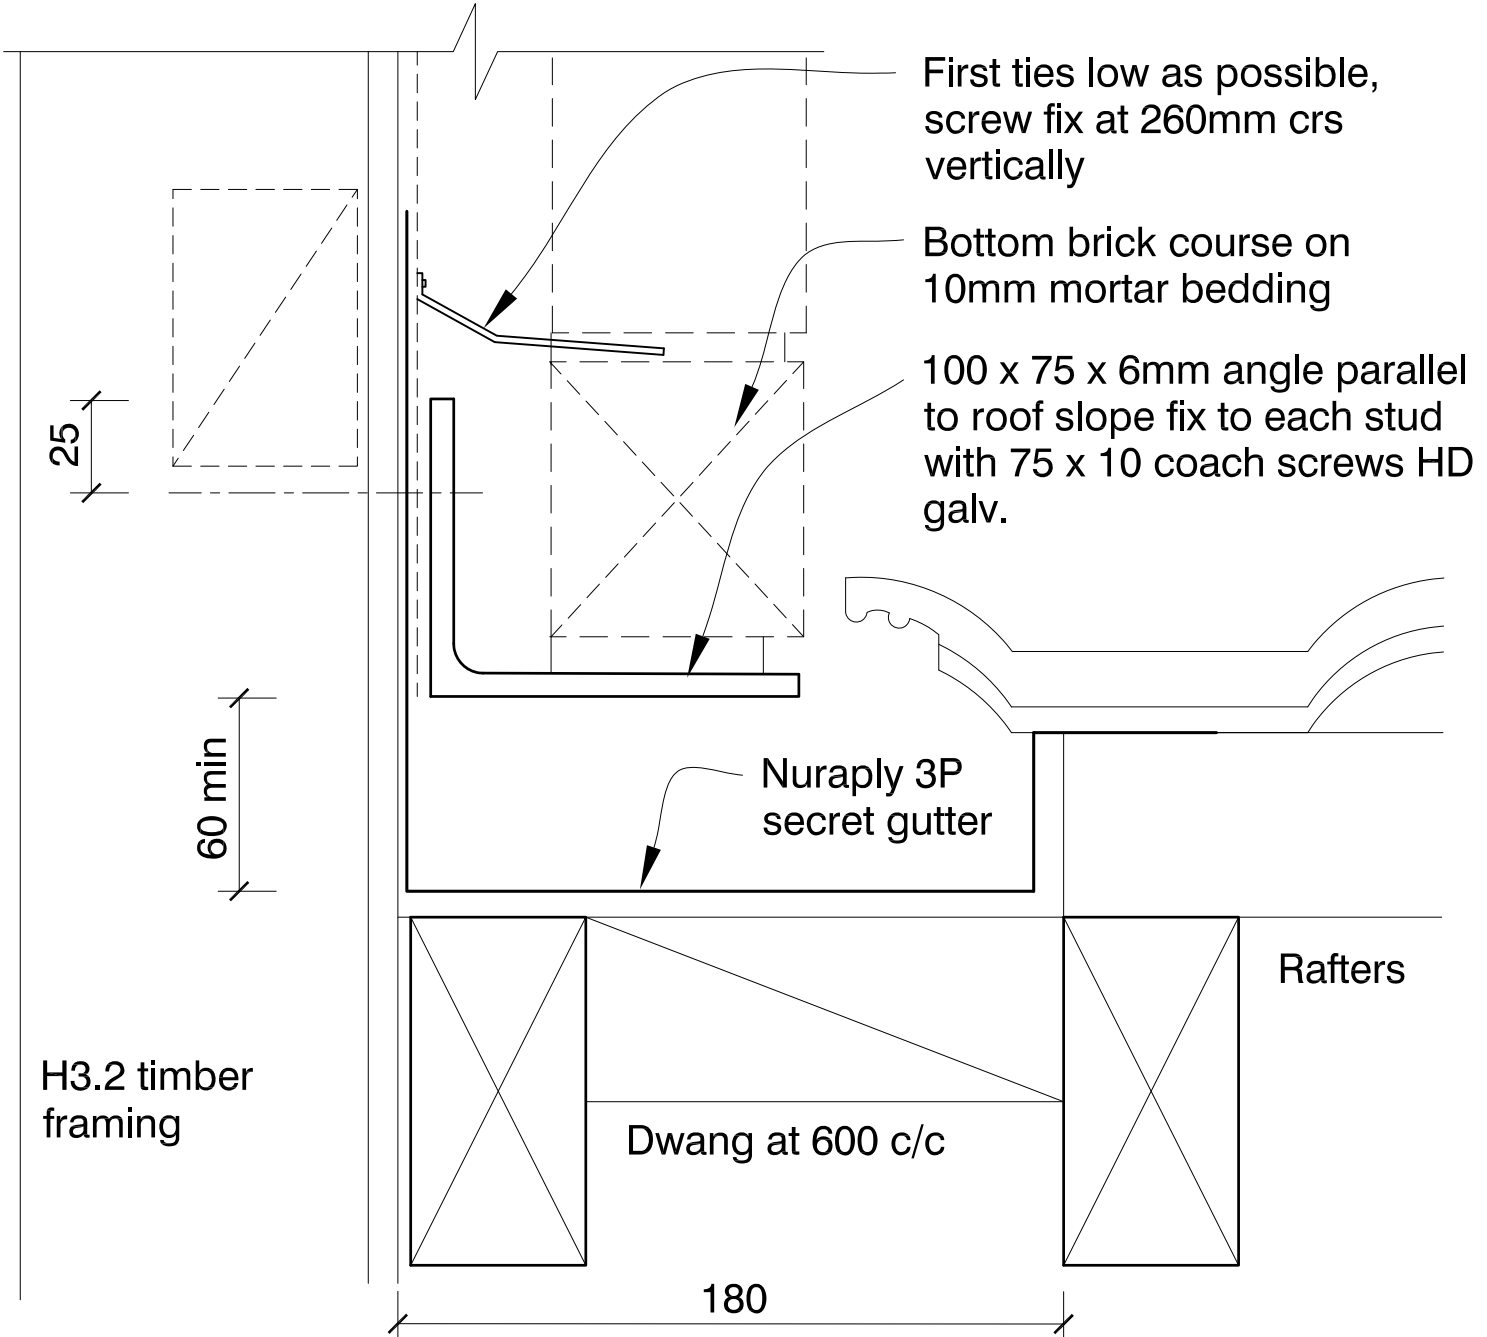

# FIG. 70 WALL AT SIDE OF ROOF SLOPE Secret Gutter Option

SD

Birdproof gutter and extend spouting to frame